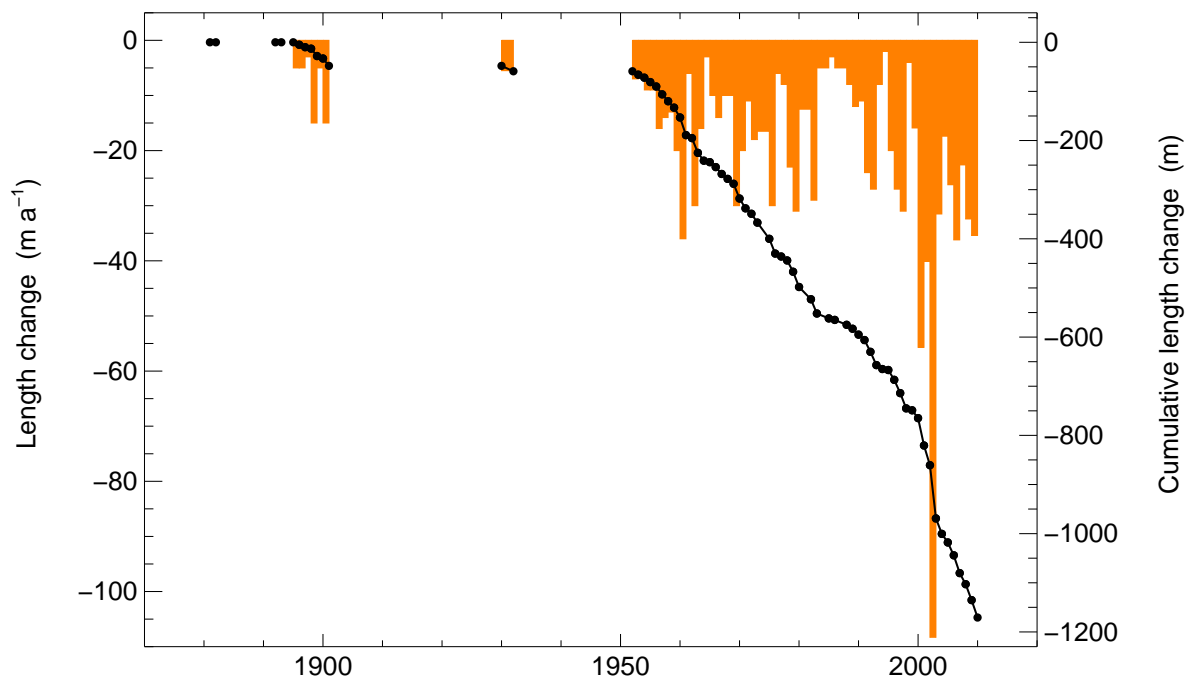

## Glacier du Brenay

Glacier-ID : 36  
 Location : 598600 // 90800  
 Exposition : SW  
 Community : Bagnes (VS)  
 Length (1973) : 5.95 km  
 Area (1973) : 9.961 km<sup>2</sup>

### Length variation measurements between 1881 and 2010

An advance of the glacier is indicated in blue and a retreat in orange (in  $\text{m a}^{-1}$ ). The cumulative length change (in m) since the beginning of the measurements is shown with the black curve.

## Frontal variations (1881-2010)

Period	Length change (m)	Cumulative length change (m)
1881 - 1882	0	0
1892 - 1893	0	0
1895 - 1896	-5	-5
1896 - 1897	-5	-10
1897 - 1898	-3	-13
1898 - 1899	-15	-28
1899 - 1900	-5	-33
1900 - 1901	-15	-48
1930 - 1932	-11	-59
1952 - 1953	-7	-66
1953 - 1954	-6	-72
1954 - 1955	-9	-81
1955 - 1956	-9	-90
1956 - 1957	-16	-106
1957 - 1958	-14	-120
1958 - 1959	-13	-133
1959 - 1960	-20	-153
1960 - 1961	-36	-189
1961 - 1962	-6	-195
1962 - 1963	-30	-225
1963 - 1964	-16	-241
1964 - 1965	-3	-244
1965 - 1966	-10	-254
1966 - 1967	-14	-268
1967 - 1968	-10	-278
1968 - 1969	-10	-288
1969 - 1970	-30	-318
1970 - 1971	-20	-338
1971 - 1972	-11	-349
1972 - 1973	-18	-367
1973 - 1975	-33	-400
1975 - 1976	-30	-430
1976 - 1977	-6	-436
1977 - 1978	-8	-444
1978 - 1979	-23	-467
1979 - 1980	-31	-498
1980 - 1982	-25	-523
1982 - 1983	-29	-552

Period	Length change (m)	Cumulative length change (m)
1983 - 1985	-10	-562
1985 - 1986	-3	-565
1986 - 1988	-10	-575
1988 - 1989	-8	-583
1989 - 1990	-12	-595
1990 - 1991	-11	-606
1991 - 1992	-24	-630
1992 - 1993	-27	-657
1993 - 1994	-8	-665
1994 - 1995	-2	-667
1995 - 1996	-20	-687
1996 - 1997	-27	-714
1997 - 1998	-31	-745
1998 - 1999	-4	-749
1999 - 2000	-15.9	-765
2000 - 2001	-55.7	-821
2001 - 2002	-40.1	-861
2002 - 2003	-108.3	-969
2003 - 2004	-31.5	-1001
2004 - 2005	-17.4	-1018
2005 - 2006	-26.2	-1044
2006 - 2007	-36.2	-1080
2007 - 2008	-22.6	-1103
2008 - 2009	-32.4	-1135
2009 - 2010	-35.4	-1171